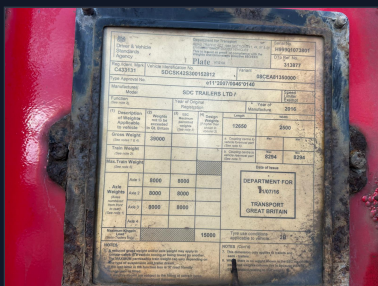

2016 SDC SLIDING SKELETAL TRAILERS (STACK TWO)

Truck Profile

Vehicle Images

Quick Specifications

YEAR
2016

MILEAGE
-

ENGINE
-

TRANSMISSION

Vehicle Details

Make:	-	Category:	Trailers
Year:	2016	Mileage:	-
Registration:	-	First Reg.:	-
MOT Status:	-	VIN:	-
Colour:	RED	Status:	AVAILABLE

Engine & Drivetrain

Engine Power:	-	Fuel Type:	-
Euro Standard:	-	Transmission:	-
Gears:	-		